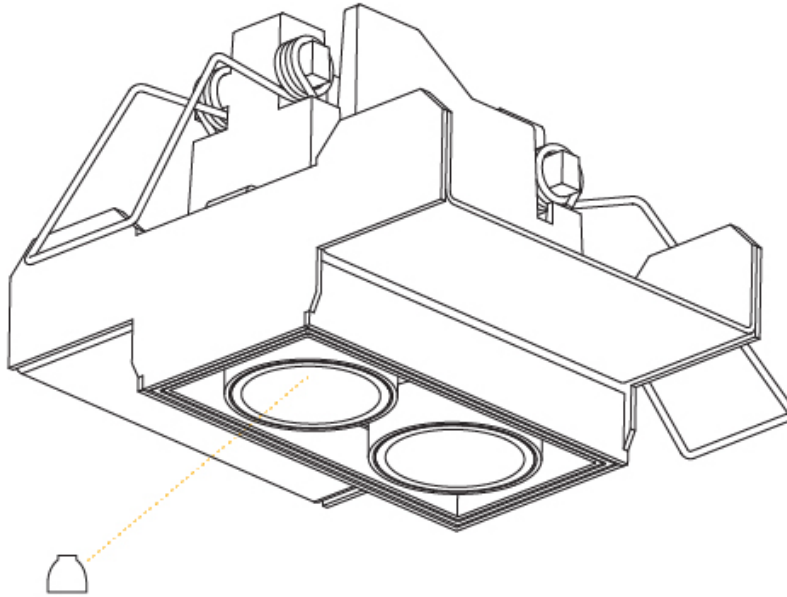

MAGIQ 2 CELL MICRO-DOT TRIMLESS

A35780-

PROJECT _____

TYPE _____

SPECIFIER _____

QUANTITY _____

DATE _____

A