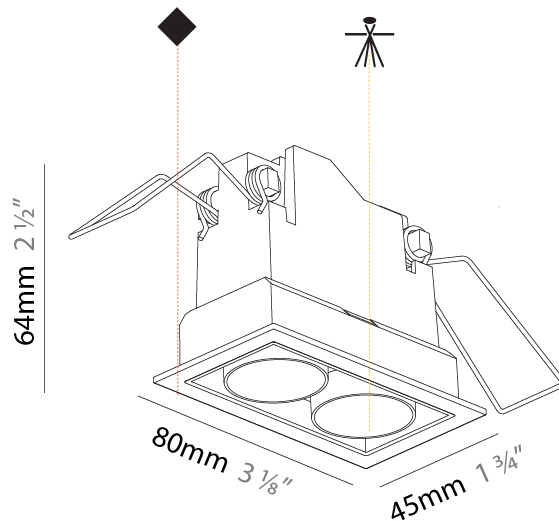

GENERAL

Series: Magiq Micro Dot
Subseries: Magiq 4 Cell Micro-Dot
Brand: Prolicht
Division: Architectural
Mounting Type: Recessed
Mounting Location: Ceiling
Subcategory: Downlight

PHYSICAL

Shape: Rectangle
Length (mm): 145
Length (in): 5 11/16
Width (mm): 45
Width (in): 1 3/4
Height (mm): 64
Height (in): 2 1/2
Ceiling Thickness (mm): 10 / 12.5 / 15 / 25 / 30
Ceiling Thickness (in): 3/8 or 1/2 or 9/16 or 1 or 1 3/16
Min. Recessing Depth (mm): 100
Min. Recessing Depth (in): 3 15/16
Light Distribution: Downlight
Weight (kg): 0.265
Weight (lbs): 0.58
Fixture Finish: SSR / BKV / CWI / CRY / HAB / UFT / ITA / RUA / FTG / MYG / LOD / PUS / FRO / FUP / KIA / POP / BLS / SPG / MEY / GOH / GUM / CHC / COM / ABZ / JAG / OBR / MOS / ROR
Fixture Material: Aluminum Die Cast
Cut-out Measurements: 138mm / 5 7/16" x 38mm / 1 1/2"

GENERAL

Series: Magiq Micro Dot
 Subseries: Magiq 2 Cell Micro-Dot
 Brand: Prolicht
 Division: Architectural
 Mounting Type: Recessed
 Mounting Location: Ceiling
 Subcategory: Downlight

PHYSICAL

Shape: Rectangle
 Length (mm): 80
 Length (in): 3 1/8
 Width (mm): 45
 Width (in): 1 3/4
 Height (mm): 64
 Height (in): 2 1/2
 Ceiling Thickness (mm): 10 / 12.5 / 15 / 25 / 30
 Ceiling Thickness (in): 3/8 or 1/2 or 9/16 or 1 or 1 3/16
 Min. Recessing Depth (mm): 100
 Min. Recessing Depth (in): 3 15/16
 Light Distribution: Downlight
 Weight (kg): 0.145
 Weight (lbs): 0.32
 Fixture Finish: SSR / BKV / CWI / CRY / HAB / UFT / ITA / RUA / FTG / MYG / LOD / PUS / FRO / FUP / KIA / POP / BLS / SPG / MEY / GOH / GUM / CHC / COM / ABZ / JAG / OBR / MOS / ROR
 Fixture Material: Aluminum Die Cast
 Cut-out Measurements: 73mm / 2 7/8" x 38mm / 1 1/2"

OPTICAL

Optic°: 22 / 38

RATINGS AND CERTIFICATIONS

Certified By: CSA Certified to UL and CSA Standards
 IP rating: IP44

73mm x 38mm
2 7/8" x 1 1/2"

100mm
3 15/16"

10 - 30mm
3/8" - 1 3/16"

MAGIQ 2 CELL MICRO-DOT RECESSED