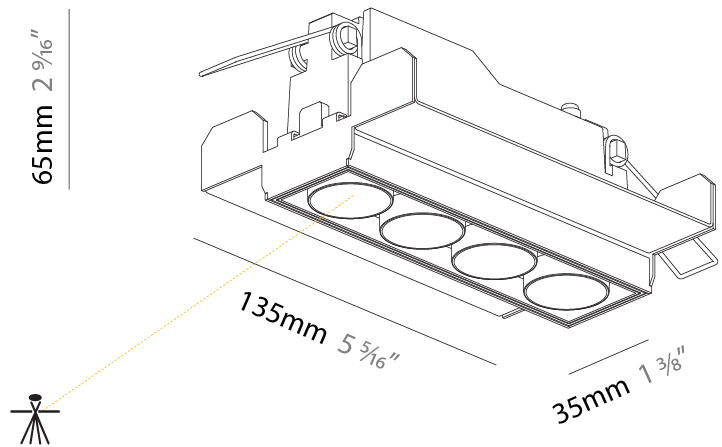

GENERAL

Series: Magiq Micro Dot
Subseries: Magiq 4 Cell Micro-Dot
Brand: Prolicht
Division: Architectural
Mounting Type: Trimless
Mounting Location: Ceiling
Subcategory: Downlight

PHYSICAL

Shape: Rectangle
Length (mm): 135
Length (in): 5 ⁵/₁₆
Width (mm): 35
Width (in): 1 ³/₈
Height (mm): 65
Height (in): 2 ⁹/₁₆
Ceiling Thickness (mm): 12.5
Ceiling Thickness (in): 1/2
Min. Recessing Depth (mm): 100
Min. Recessing Depth (in): 3 ¹⁵/₁₆
Light Distribution: Downlight
Weight (kg): 0.403
Weight (lbs): 0.89
Fixture Material: Aluminum Die Cast
Cut-out Measurements: 142mm / 5 9/16" x 42mm / 1 5/8"
Upon Request: Unique Ceiling Thickness

ELECTRICAL

Lamp Type: LED (Zhaga Standard)
Input Wattage (W): 14.3
Total Output Wattage (W): 13.3
Dimming: Tri-Mode (Non-Dimming and Phase Dimming (120Vac only) and 0-10V Dimming)
Driver Included: No
Driver Location: Remote
Driver Type: Constant Current - Universal
Driver Class: Class 2
Housing: See components
Input Voltage (V): 120 - 277
Constant Current (MA): 1050

LED

Number of LEDs: 4
Color Temperature (°K): 2700 / 3000 / 3500 / 4000
Max. Delivered Lumen (lm): 640 / 694 / 706 / 720
Nominal Lumen (lm): 880 / 954 / 940 / 990
CRI: >90 CRI
Lamp Life (hrs): 50000
Upon Request: Special Color Temperature

OPTICAL

Optic°: 22 / 38
Upon Request: Special Beam Angles

RATINGS AND CERTIFICATIONS

Certified By: CSA Certified to UL and CSA Standards
IP rating: IP44