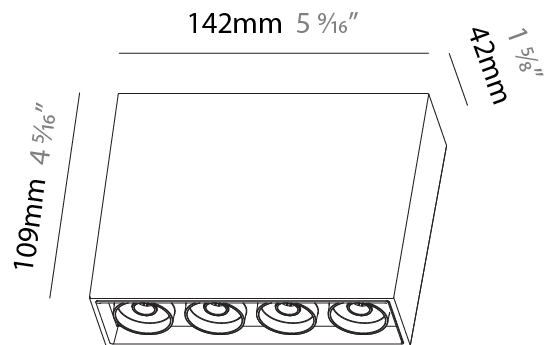

GENERAL

Series: Magiq Micro Dot
Subseries: Magiq 4 Cell Micro-Dot
Brand: Prolicht
Division: Architectural
Mounting Type: Surface
Mounting Location: Ceiling
Subcategory: Flush Mount

PHYSICAL

Shape: Rectangle
Length (mm): 142
Length (in): 5 ⁹/₁₆
Width (mm): 42
Width (in): 1 ⁵/₈
Height (mm): 109
Height (in): 4 ⁵/₁₆
Light Distribution: Direct
Weight (kg): 0.65
Fixture Finish: SSR / BKV / CWI / CRY / HAB / UFT / ITA / RUA / FTG / MYG / LOD / PUS / FRO / FUP / KIA / POP / BLS / SPG / MEY / GOH / GUM / CHC / COM / ABZ / JAG / OBR / MOS / ROR
Fixture Material: Aluminum Die Cast

ELECTRICAL

Lamp Type: LED (Zhaga Standard)
Input Wattage (W): 13
Total Output Wattage (W): 11.8
Dimming: Tri-Mode (Non-Dimming and Phase Dimming (120Vac only) and 0-10V Dimming)
Driver Included: Yes
Driver Location: Integrated
Driver Type: Constant Current - Universal
Driver Class: Class 1
Input Voltage (V): 120 - 277
Constant Current (MA): 1050mA

LED

Number of LEDs: 4
Color Temperature (°K): 2700 / 3000 / 3500 / 4000
Max. Delivered Lumen (lm): 640 / 691 / 706 / 720
Nominal Lumen (lm): 880 / 950 / 970 / 990
CRI: >90 CRI
Efficiency (%): 80
Lamp Life (hrs): 50000

OPTICAL

Optic°: 22 / 38
Adjustability: Fixed

RATINGS AND CERTIFICATIONS

Certified By: Certified for North American Standards
IP rating: IP20