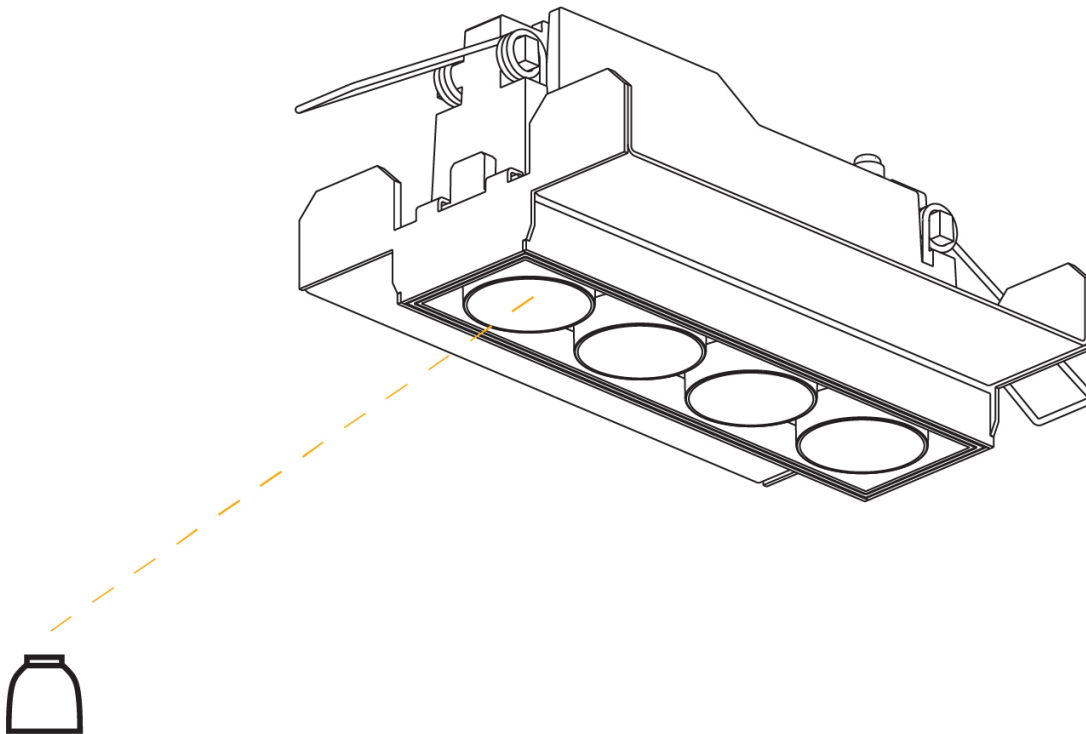

OPTICAL

Optic°: 22 / 38
 Upon Request: Special Beam Angles

RATINGS AND CERTIFICATIONS

Certified By: CSA Certified to UL and CSA Standards
 IP rating: IP44

MAGIQ 4 CELL MICRO-DOT TRIMLESS

A35782-

PROJECT	_____
TYPE	_____
SPECIFIER	_____
QUANTITY	_____
DATE	_____