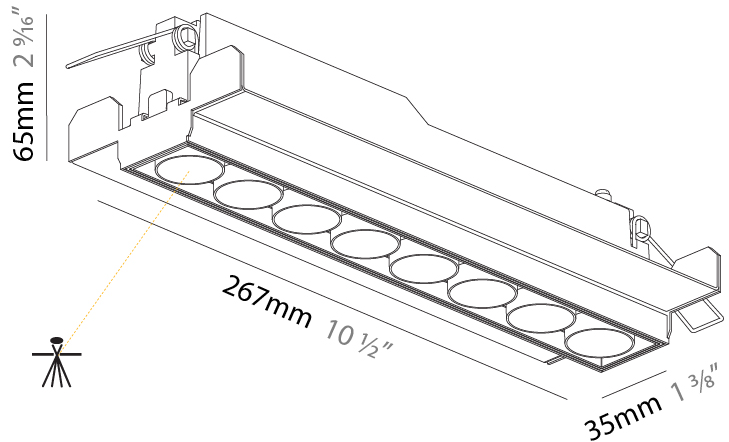

GENERAL

Series: Magiq Micro Dot
Subseries: Magiq 8 Cell Micro-Dot
Brand: Prolicht
Division: Architectural
Mounting Type: Trimless
Mounting Location: Ceiling
Subcategory: Downlight

PHYSICAL

Shape: Rectangle
Length (mm): 267
Length (in): 10 1/2
Width (mm): 35
Width (in): 1 3/8
Height (mm): 64
Height (in): 2 1/2
Ceiling Thickness (mm): 12.5
Ceiling Thickness (in): 1/2
Min. Recessing Depth (mm): 100
Min. Recessing Depth (in): 3 15/16
Light Distribution: Downlight
Weight (kg): 0.737
Weight (lbs): 1.61
Fixture Material: Aluminum Die Cast
Cut-out Measurements: 272mm / 10 11/16" x 42mm / 1 5/8"
Upon Request: Unique Ceiling Thickness

ELECTRICAL

Lamp Type: LED (Zhaga Standard)
Input Wattage (W): 30.2
Total Output Wattage (W): 25.9
Dimming: Tri-Mode (Non-Dimming and Phase Dimming (120Vac only) and 0-10V Dimming)
Driver Included: No
Driver Location: Remote
Driver Type: Constant Current - Universal
Driver Class: Class 2
Input Voltage (V): 120 - 277
Constant Current (MA): 1050

LED

Number of LEDs: 8
Color Temperature (°K): 2700 / 3000 / 3500 / 4000
Max. Delivered Lumen (lm): 1281 / 1388 / 1412 / 1441
Nominal Lumen (lm): 1761 / 1908 / 1941 / 1980
CRI: >90 CRI
Lamp Life (hrs): 50000
Upon Request: Special Color Temperature

OPTICAL

Optic°: 21 / 38
Upon Request: Special Beam Angles

RATINGS AND CERTIFICATIONS

Certified By: CSA Certified to UL and CSA Standards
IP rating: IP44